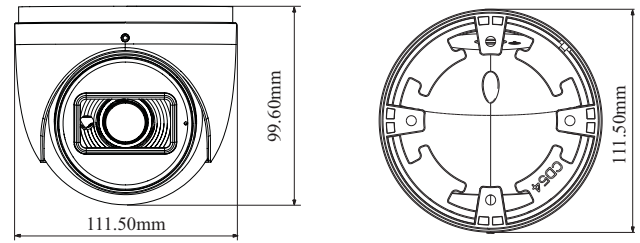

Others

Power Supply	DC12V/PoE
Power Consumption	< 7W
Operating Environment	- 30 °C ~ 60 °C (-22°F~140°F);Humidity: less than 95 % (non-condensing)
Storage Environment	- 30 °C ~ 65°C (-22°F~149°F), Humidity: less than 95 % (non-condensing)
Dimensions (mm)	Ø 111.5 × 99.6
Weight (net)	Approx. 0.65KG
Installation	Ceiling mounting; Wall mounting
Certificate	CE, FCC
Environmental Protection	Complies with Directive EU RoHS, WEEE(2012/19/EU) , directive 94/62/EC and REACH(EC1907/2006)

DIMENSIONS