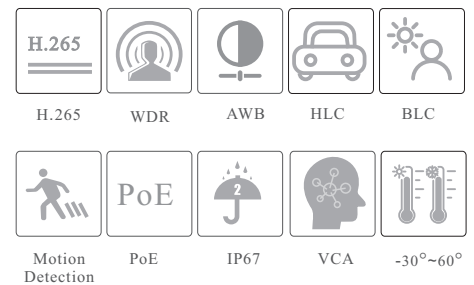

CAMERA

TD-9525S4

2MP IR Water-proof Turret Network Camera

- H.265+ / H.265 / H.264+ / H.264 / MJPEG coding
- Max.resolution: 2MP (1920 × 1080)
- ICR auto switch, true day / night vision
- 3D DNR, WDR, HLC, BLC, smart IR, etc.
- 30~50m IR night view distance
- Built-in micro SD card slot, up to 256GB
- 1CH built-in MIC; 1CH audio input
- DC12V/PoE power supply
- IP 67 ingress protection
- Support dual streams
- Support remote monitoring by smart phones& tablet PCs with iOS and Android OS
- Intelligent analytics